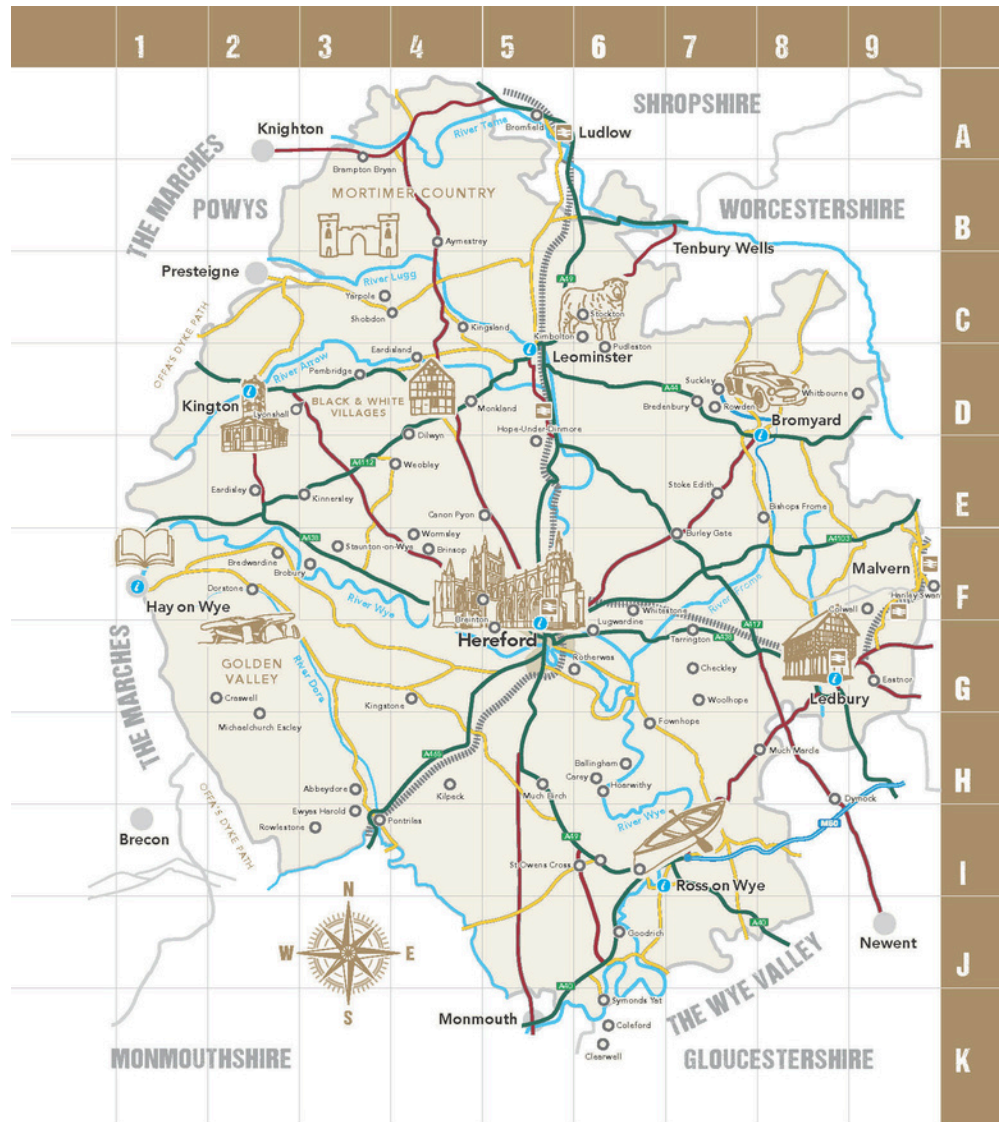

Unique Tours, Tastings and Experiences

Discover the brilliant artisan producers behind the region's incredible food & drink products and learn the secrets about what makes them special.

Plan your trip here.

Use our handy map to guide you

**Taste, Tour and Experience
your way around the area.**

H8 Westons Cider
Much Marcle, Ledbury HR8 2NQ
westons-cider.co.uk

I3 Ty Gwyn Cider
Pontrilas HR2 0DL
tygwyncider.co.uk

D8 Peter Cook's Bread
Bromyard HR7 4QT
petercooksbread.co.uk

F9 Choccotastic
Hanley Swan WR8 0DX
choccotastic.com

D2 White Heron Estate Tours
Lyonsall HR5 3JA
whiteheronproperties.com/tours

A5 Ludlow Distillery
Bromfield, Ludlow SY8 2JR
ludlowdistillery.co.uk

E8 Frome Valley Vineyard
Bishops Frome WR6 5BJ
fromevalleyvineyard.co.uk

E5 Rosemaund Distillery
HR1 3PG
rosemaund.com

D5 Newton Court Cider
Leominster HR6 0PF
newtoncourtcider.com

H8 1276 Wine Experiences
Little Marcle, Ledbury HR8 2JL
evolutionwinery.com

G5 Museum of Cider
Hereford HR4 0LW
cidermuseum.co.uk

I3 Rowlestone Ice Cream
Rowlestone HR2 0DW
rowlestoneicecream.co.uk

H2 Black Mountains Botanicals
Michaelchurch Escley HR2 0JW
blackmountainsbotanicals.co.uk

A5 Ludlow Brewing Company
Ludlow SY8 2PQ
ludlowbrewery.co.uk

I6 Truffles Delicatessen
Ross-on-Wye HR9 5HG

**See further details overleaf and for more producers
look online at eatsleepliveherefordshire.co.uk/eat**